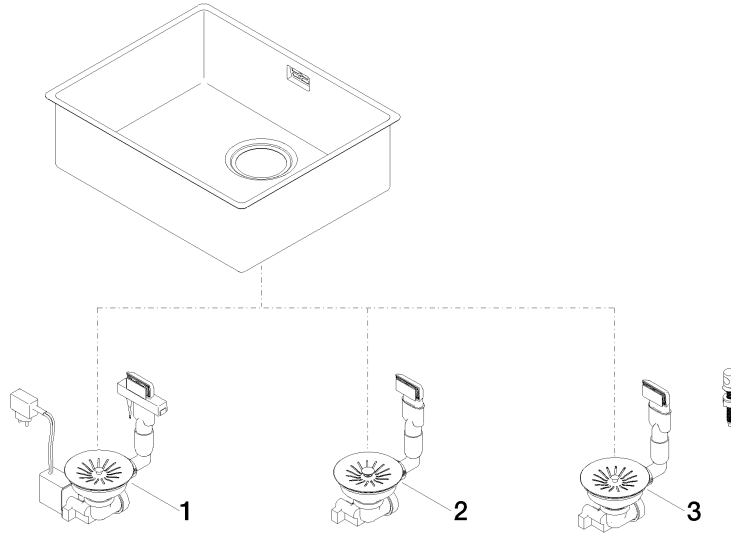

### Required miscellaneous

**Pop-up waste and overflow with knob - Stainless Steel** 10 405 003-85  
 • 3½" strainer waste valve

**Single sink - Stainless Steel**

38 550 003

mm [inches]  
M 1:10

**Single sink - Stainless Steel**

38 550 003

**Spare parts list**

No.	Item Number	Name	Quantity used	Delivery time
1	10 410 003-85	Pop-up waste and overflow with electronic control - Stainless Steel	1	2
2	10 400 003-85	Pop-up waste and overflow closable by hand - Stainless Steel	1	2
3	10 405 003-85	Pop-up waste and overflow with knob - Stainless Steel	1	2