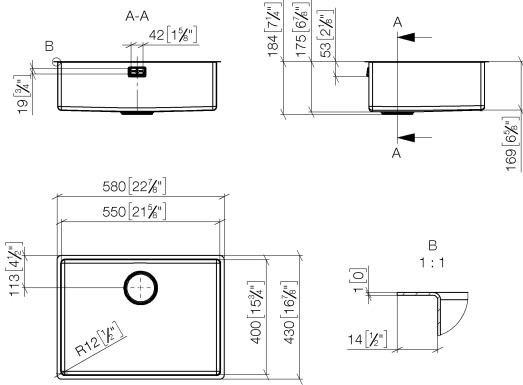

### Required miscellaneous

**Pop-up waste and overflow with knob - Stainless Steel** 10 405 003-85  
 • 3½" strainer waste valve

**Single sink - Stainless Steel**

38 550 003

mm [inches]  
M 1:10

**Single sink - Stainless Steel**

38 550 003

**Spare parts list**

No.	Item Number	Name	Quantity used	Delivery time
1	10 410 003-85	Pop-up waste and overflow with electronic control - Stainless Steel	1	2
2	10 400 003-85	Pop-up waste and overflow closable by hand - Stainless Steel	1	2
3	10 405 003-85	Pop-up waste and overflow with knob - Stainless Steel	1	2